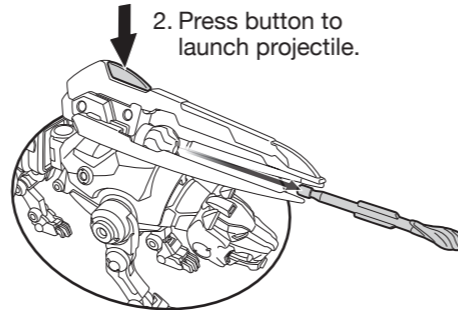

Size: 11.75" x 8.25"
Color: Black

LEGENDARY RED LION

WARNING:
CHOKING HAZARD- Small parts.
Not for Children under 3 years.

Attach projectile launcher as shown.

1. Insert projectile into launcher.

2. Press button to launch projectile.

Important:
Do not fire at people, animals or at eyes or face. Do not use any projectiles other than those provided with this toy.

Open Red Lion's Jaws to hold Voltron's sword.

Open hatch and insert speeder as shown.

Combine with sword piece from Legendary Green Lion to create Voltron's Sword.

HOW TO TRANSFORM RED LION INTO RIGHT ARM TO FORM VOLTRON!

1. Push tail into body.

2. Fold rear legs back behind leg armor.

3. Lift back armor, rotate legs up, squeeze legs together, and then fold legs back into body. Close back armor.