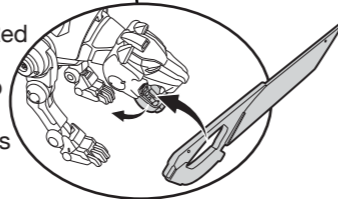

Size: 11.75" x 8.25"
Color: Black

LEGENDARY RED LION

WARNING:
CHOKING HAZARD- Small parts.
Not for Children under 3 years.

Attach projectile launcher as shown.

1. Insert projectile into launcher.

2. Press button to launch projectile.

Important:
Do not fire at people, animals or at eyes or face. Do not use any projectiles other than those provided with this toy.

Open Red Lion's Jaws to hold Voltron's sword.

Open hatch and insert speeder as shown.

Combine with sword piece from Legendary Green Lion to create Voltron's Sword.

HOW TO TRANSFORM RED LION INTO RIGHT ARM TO FORM VOLTRON!

1. Push tail into body.

2. Fold rear legs back behind leg armor.

3. Lift back armor, rotate legs up, squeeze legs together, and then fold legs back into body. Close back armor.