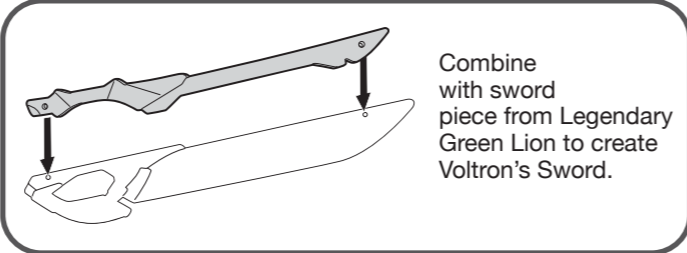

Size: 11.75" x 8.25"
Color: Black

LEGENDARY RED LION

WARNING:
CHOKING HAZARD- Small parts.
Not for Children under 3 years.

Attach projectile launcher as shown.

1. Insert projectile into launcher.

2. Press button to launch projectile.

Important:
Do not fire at people, animals or at eyes or face. Do not use any projectiles other than those provided with this toy.

Open Red Lion's Jaws to hold Voltron's sword.

Open hatch and insert speeder as shown.

Combine with sword piece from Legendary Green Lion to create Voltron's Sword.

HOW TO TRANSFORM RED LION INTO RIGHT ARM TO FORM VOLTRON!

1. Push tail into body.

2. Fold rear legs back behind leg armor.

3. Lift back armor, rotate legs up, squeeze legs together, and then fold legs back into body. Close back armor.