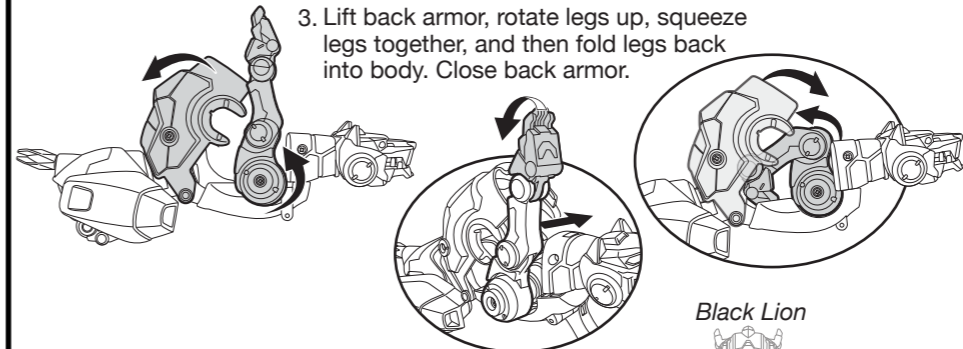

Important:
Do not fire at people, animals or at eyes or face. Do not use any projectiles other than those provided with this toy.

Open Red Lion's Jaws to hold Voltron's sword.

Open hatch and insert speeder as shown.

Combine with sword piece from Legendary Green Lion to create Voltron's Sword.

HOW TO TRANSFORM RED LION INTO RIGHT ARM TO FORM VOLTRON!

1. Push tail into body.

2. Fold rear legs back behind leg armor.

3. Lift back armor, rotate legs up, squeeze legs together, and then fold legs back into body. Close back armor.