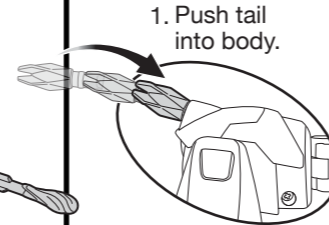

Important:
Do not fire at people, animals or at eyes or face. Do not use any projectiles other than those provided with this toy.

Open Red Lion's Jaws to hold Voltron's sword.

Open hatch and insert speeder as shown.

Combine with sword piece from Legendary Green Lion to create Voltron's Sword.

HOW TO TRANSFORM RED LION INTO RIGHT ARM TO FORM VOLTRON!

1. Push tail into body.

2. Fold rear legs back behind leg armor.

3. Lift back armor, rotate legs up, squeeze legs together, and then fold legs back into body. Close back armor.