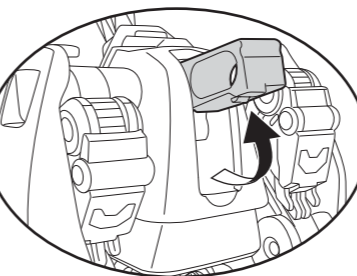

Combine with sword piece from Legendary Green Lion to create Voltron's Sword.

HOW TO TRANSFORM RED LION INTO RIGHT ARM TO FORM VOLTRON!

1. Push tail into body.

2. Fold rear legs back behind leg armor.

3. Lift back armor, rotate legs up, squeeze legs together, and then fold legs back into body. Close back armor.

4. Lift shoulder joint out and insert into shoulder of Black Lion.

COLLECT ALL 5 LEGENDARY LIONS TO FORM VOLTRON!

For more detailed instructions visit www.Playmatestoy.com