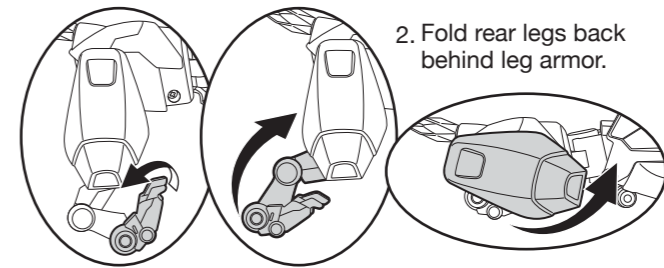

Important:
Do not fire at people, animals or at eyes or face. Do not use any projectiles other than those provided with this toy.

Open Red Lion's Jaws to hold Voltron's sword.

Open hatch and insert speeder as shown.

Combine with sword piece from Legendary Green Lion to create Voltron's Sword.

HOW TO TRANSFORM RED LION INTO RIGHT ARM TO FORM VOLTRON!

1. Push tail into body.

2. Fold rear legs back behind leg armor.

3. Lift back armor, rotate legs up, squeeze legs together, and then fold legs back into body. Close back armor.