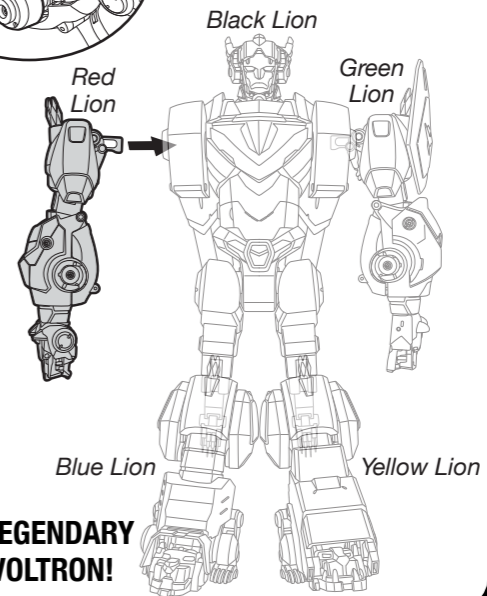

Combine with sword piece from Legendary Green Lion to create Voltron's Sword.

HOW TO TRANSFORM RED LION INTO RIGHT ARM TO FORM VOLTRON!

1. Push tail into body.

2. Fold rear legs back behind leg armor.

3. Lift back armor, rotate legs up, squeeze legs together, and then fold legs back into body. Close back armor.

4. Lift shoulder joint out and insert into shoulder of Black Lion.

COLLECT ALL 5 LEGENDARY LIONS TO FORM VOLTRON!

For more detailed instructions visit www.Playmatestoy.com