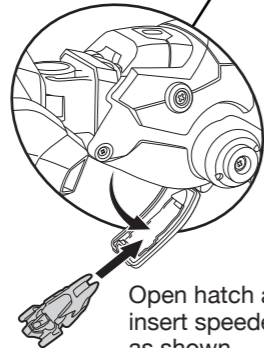

Size: 11.75" x 8.25"
Color: Black

LEGENDARY RED LION

WARNING:
CHOKING HAZARD- Small parts.
Not for Children under 3 years.

Attach projectile launcher as shown.

1. Insert projectile into launcher.

2. Press button to launch projectile.

Important:
Do not fire at people, animals or at eyes or face. Do not use any projectiles other than those provided with this toy.

Open Red Lion's Jaws to hold Voltron's sword.

Open hatch and insert speeder as shown.

Combine with sword piece from Legendary Green Lion to create Voltron's Sword.

HOW TO TRANSFORM RED LION INTO RIGHT ARM TO FORM VOLTRON!

1. Push tail into body.

2. Fold rear legs back behind leg armor.

3. Lift back armor, rotate legs up, squeeze legs together, and then fold legs back into body. Close back armor.

4. Lift shoulder joint out and insert into shoulder of Black Lion.

COLLECT ALL 5 LEGENDARY LIONS TO FORM VOLTRON!

For more detailed instructions visit www.Playmatestoy.com