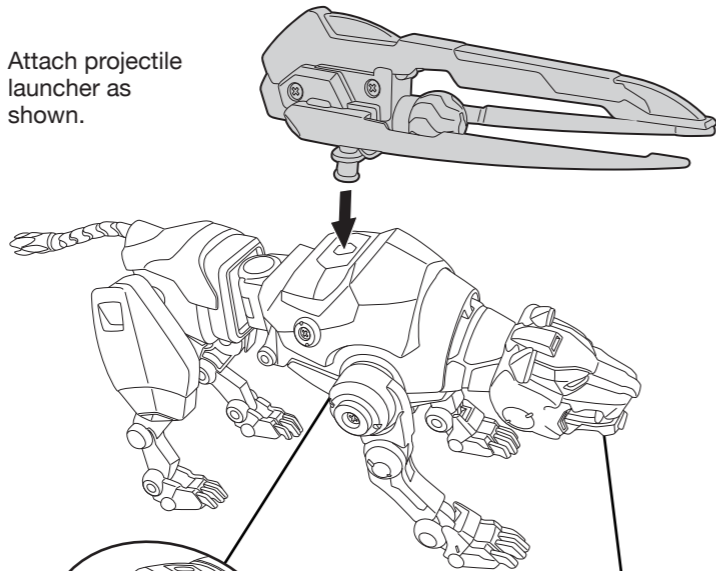

Size: 11.75" x 8.25"
Color: Black

LEGENDARY RED LION

WARNING:
CHOKING HAZARD- Small parts.
Not for Children under 3 years.

Attach projectile launcher as shown.

1. Insert projectile into launcher.

2. Press button to launch projectile.

Important:
Do not fire at people, animals or at eyes or face. Do not use any projectiles other than those provided with this toy.

Open Red Lion's Jaws to hold Voltron's sword.

Open hatch and insert speeder as shown.

Combine with sword piece from Legendary Green Lion to create Voltron's Sword.

HOW TO TRANSFORM RED LION INTO RIGHT ARM TO FORM VOLTRON!

1. Push tail into body.

2. Fold rear legs back behind leg armor.

3. Lift back armor, rotate legs up, squeeze legs together, and then fold legs back into body. Close back armor.

4. Lift shoulder joint out and insert into shoulder of Black Lion.

COLLECT ALL 5 LEGENDARY LIONS TO FORM VOLTRON!

For more detailed instructions visit www.Playmatestoy.com