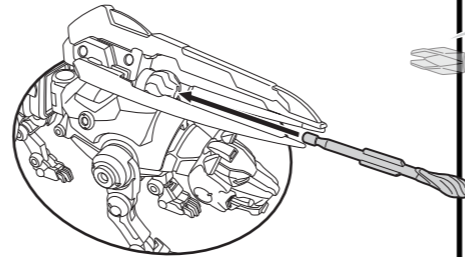

Size: 11.75" x 8.25"
Color: Black

LEGENDARY RED LION

WARNING:
CHOKING HAZARD- Small parts.
Not for Children under 3 years.

Attach projectile launcher as shown.

1. Insert projectile into launcher.

2. Press button to launch projectile.

Important:
Do not fire at people, animals or at eyes or face. Do not use any projectiles other than those provided with this toy.

Open Red Lion's Jaws to hold Voltron's sword.

Open hatch and insert speeder as shown.

Combine with sword piece from Legendary Green Lion to create Voltron's Sword.

HOW TO TRANSFORM RED LION INTO RIGHT ARM TO FORM VOLTRON!

1. Push tail into body.

2. Fold rear legs back behind leg armor.

3. Lift back armor, rotate legs up, squeeze legs together, and then fold legs back into body. Close back armor.

4. Lift shoulder joint out and insert into shoulder of Black Lion.

COLLECT ALL 5 LEGENDARY LIONS TO FORM VOLTRON!

For more detailed instructions visit www.Playmatestoy.com