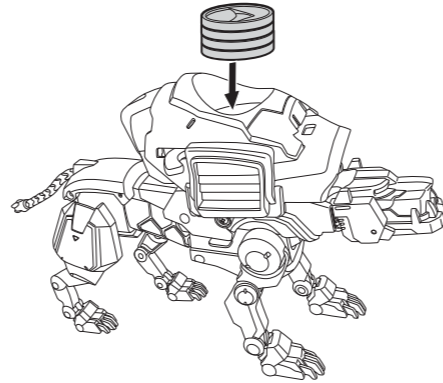

Size: 11.75" x 8.25"
Color: Black

LEGENDARY YELLOW LION

WARNING:
CHOKING HAZARD- Small parts.
Not for Children under 3 years.

Attach projectile launcher as shown.

1. Insert discs into launcher.

2. Pull tab to the rear to launch disc.

Open hatch and insert speeder as shown.

Important:
Do not fire at people, animals or at eyes or face.
Do not use any projectiles other than those provided with this toy.

HOW TO TRANSFORM YELLOW LION INTO RIGHT ARM TO FORM VOLTRON!