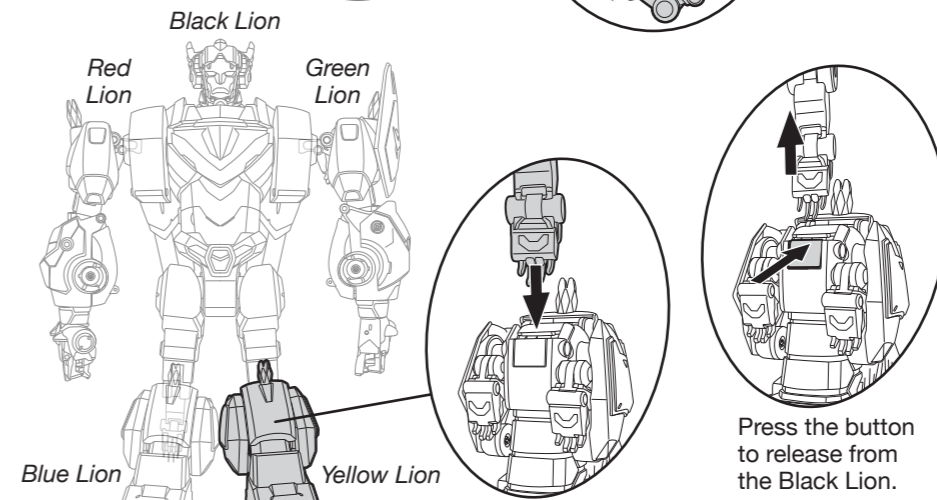

Size: 11.75" x 8.25"
Color: Black

LEGENDARY YELLOW LION

WARNING:
CHOKING HAZARD- Small parts.
Not for Children under 3 years.

Attach projectile launcher as shown.

1. Insert discs into launcher.

2. Pull tab to the rear to launch disc.

Open hatch and insert speeder as shown.

Important:
Do not fire at people, animals or at eyes or face.
Do not use any projectiles other than those provided with this toy.

HOW TO TRANSFORM YELLOW LION INTO RIGHT ARM TO FORM VOLTRON!