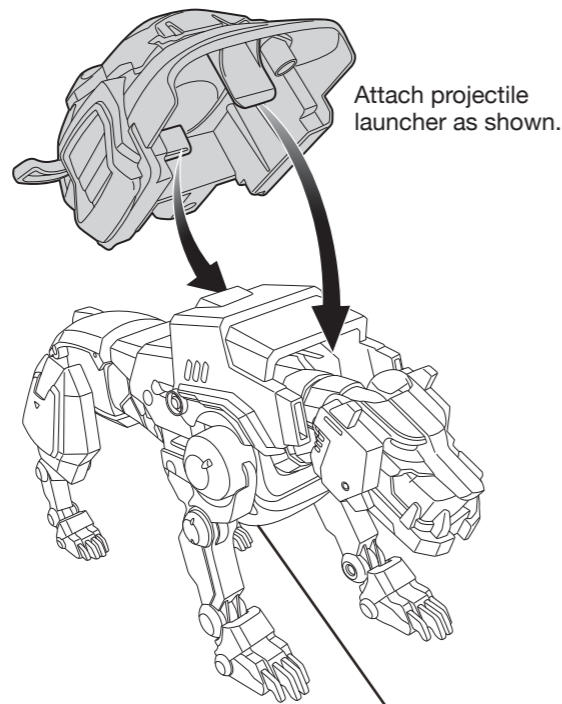

Size: 11.75" x 8.25"
Color: Black

LEGENDARY YELLOW LION

WARNING:
CHOKING HAZARD- Small parts.
Not for Children under 3 years.

Attach projectile launcher as shown.

1. Insert discs into launcher.

2. Pull tab to the rear to launch disc.

Open hatch and insert speeder as shown.

Important:
Do not fire at people, animals or at eyes or face.
Do not use any projectiles other than those provided with this toy.

HOW TO TRANSFORM YELLOW LION INTO RIGHT ARM TO FORM VOLTRON!