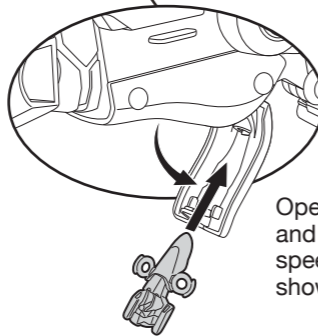

Size: 11.75" x 8.25"
Color: Black

LEGENDARY YELLOW LION

WARNING:
CHOKING HAZARD- Small parts.
Not for Children under 3 years.

Attach projectile launcher as shown.

1. Insert discs into launcher.

2. Pull tab to the rear to launch disc.

Open hatch and insert speeder as shown.

Important:
Do not fire at people, animals or at eyes or face.
Do not use any projectiles other than those provided with this toy.

HOW TO TRANSFORM YELLOW LION INTO RIGHT ARM TO FORM VOLTRON!