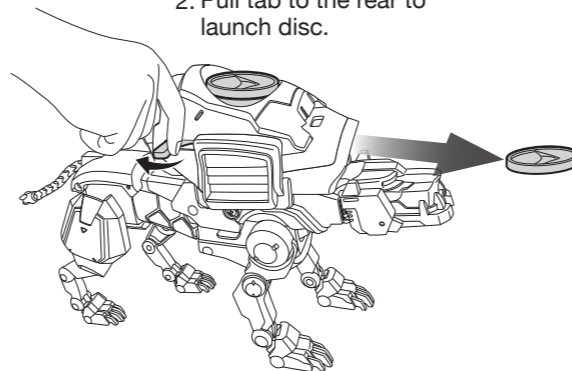

Size: 11.75" x 8.25"
Color: Black

LEGENDARY YELLOW LION

WARNING:
CHOKING HAZARD- Small parts.
Not for Children under 3 years.

Attach projectile launcher as shown.

1. Insert discs into launcher.

2. Pull tab to the rear to launch disc.

Open hatch and insert speeder as shown.

Important:
Do not fire at people, animals or at eyes or face.
Do not use any projectiles other than those provided with this toy.

HOW TO TRANSFORM YELLOW LION INTO RIGHT ARM TO FORM VOLTRON!