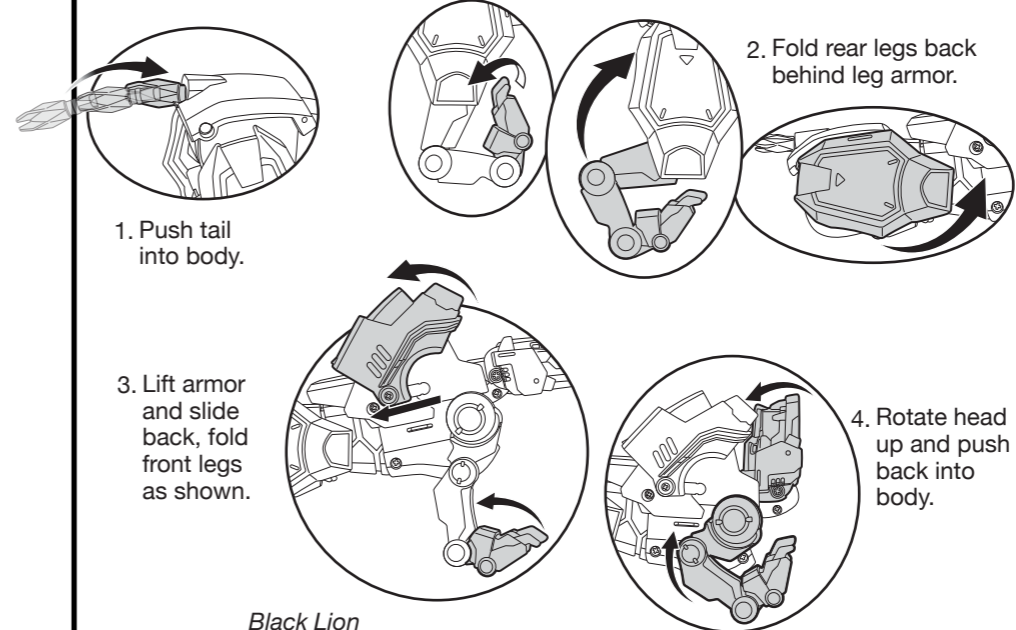

Size: 11.75" x 8.25"
Color: Black

LEGENDARY YELLOW LION

WARNING:
CHOKING HAZARD- Small parts.
Not for Children under 3 years.

Attach projectile launcher as shown.

1. Insert discs into launcher.

2. Pull tab to the rear to launch disc.

Open hatch and insert speeder as shown.

Important:
Do not fire at people, animals or at eyes or face.
Do not use any projectiles other than those provided with this toy.

HOW TO TRANSFORM YELLOW LION INTO RIGHT ARM TO FORM VOLTRON!