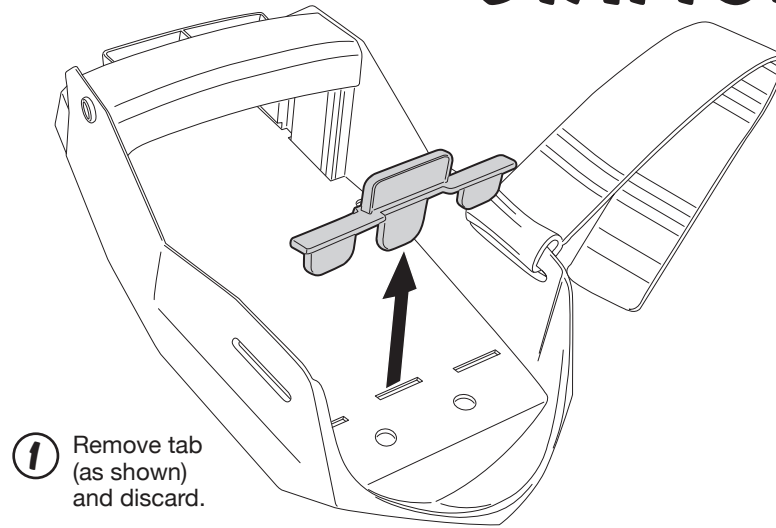

TRANSFORM-N-BATTLE DIAMONDHEAD

1 Remove tab (as shown) and discard.

2 Place arm inside of gauntlet and fasten velcro straps to the appropriate size to securely attach while preventing discomfort.

3 Squeeze and hold down trigger to unlock mechanism.

4 Motion arm forward while holding down trigger to make diamond shards extend forward

5 Push diamond shards back into retracted position until they lock into place.

Ages 4 and up
Asst. #76975
Item #76977