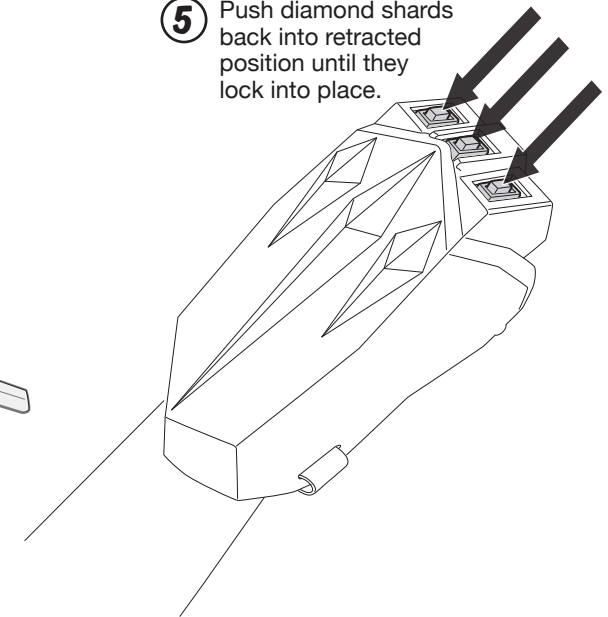

TRANSFORM-N-BATTLE DIAMONDHEAD

1 Remove tab (as shown) and discard.

2 Place arm inside of gauntlet and fasten velcro straps to the appropriate size to securely attach while preventing discomfort.

3 Squeeze and hold down trigger to unlock mechanism.

4 Motion arm forward while holding down trigger to make diamond shards extend forward

5 Push diamond shards back into retracted position until they lock into place.

Ages 4 and up
Asst. #76975
Item #76977