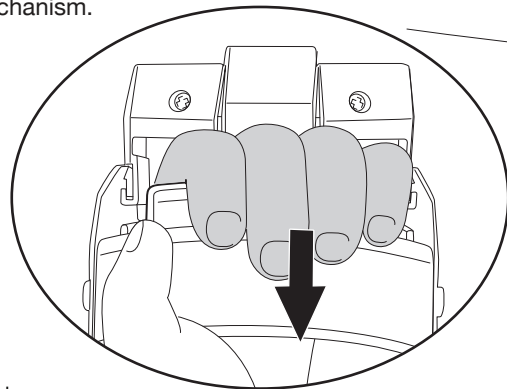

TRANSFORM-N-BATTLE DIAMONDHEAD

1 Remove tab (as shown) and discard.

2 Place arm inside of gauntlet and fasten velcro straps to the appropriate size to securely attach while preventing discomfort.

3 Squeeze and hold down trigger to unlock mechanism.

4 Motion arm forward while holding down trigger to make diamond shards extend forward

5 Push diamond shards back into retracted position until they lock into place.

Ages 4 and up
Asst. #76975
Item #76977