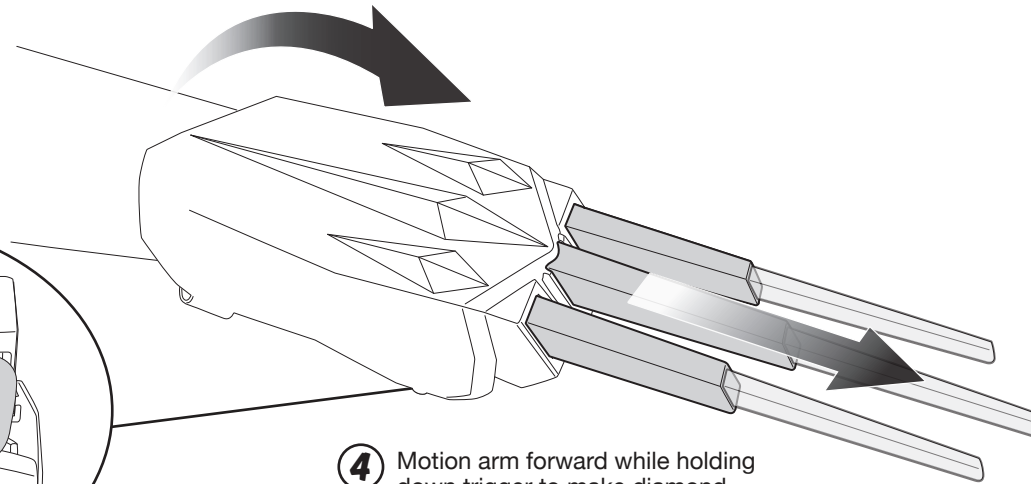

TRANSFORM-N-BATTLE DIAMONDHEAD

1 Remove tab (as shown) and discard.

2 Place arm inside of gauntlet and fasten velcro straps to the appropriate size to securely attach while preventing discomfort.

3 Squeeze and hold down trigger to unlock mechanism.

4 Motion arm forward while holding down trigger to make diamond shards extend forward

5 Push diamond shards back into retracted position until they lock into place.

Ages 4 and up
Asst. #76975
Item #76977