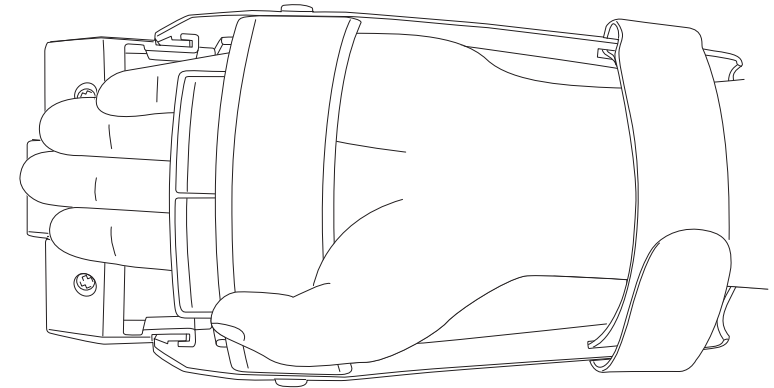

TRANSFORM-N-BATTLE DIAMONDHEAD

1 Remove tab (as shown) and discard.

2 Place arm inside of gauntlet and fasten velcro straps to the appropriate size to securely attach while preventing discomfort.

3 Squeeze and hold down trigger to unlock mechanism.

4 Motion arm forward while holding down trigger to make diamond shards extend forward

5 Push diamond shards back into retracted position until they lock into place.

Ages 4 and up
Asst. #76975
Item #76977