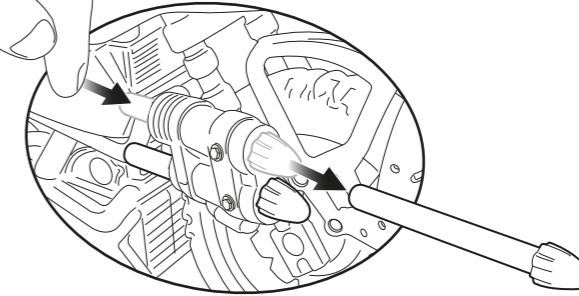

Size: 11.75" x 8.25"
Color: Black

MMX CYCLE

Attach parts as shown.

1. Insert missiles as shown.

2. Flick missiles one at a time for extra fire power.
Important: Do not fire at people, animals or at eyes or face.
Do not use projectile other than that provided with this toy.

The kickstand adjusts down to hold up the motorcycle or adjusts up for easy riding.

Ages 4 and up
Asst. #94050
Item #94057

For more detailed instruction information visit www.Playmatestoys.com
Figure sold separately.