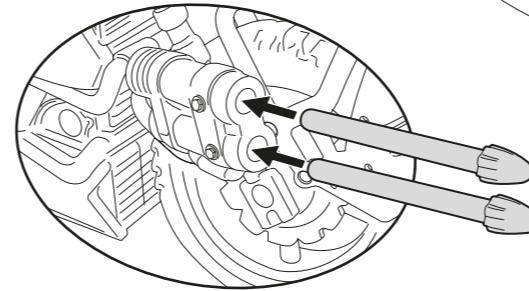

Size: 11.75" x 8.25"
Color: Black

MMX CYCLE

Attach parts as shown.

1. Insert missiles as shown.

2. Flick missiles one at a time for extra fire power.
Important: Do not fire at people, animals or at eyes or face.
Do not use projectile other than that provided with this toy.

The kickstand adjusts down to hold up the motorcycle or adjusts up for easy riding.

Ages 4 and up
Asst. #94050
Item #94057

For more detailed instruction information visit www.Playmatestoys.com
Figure sold separately.