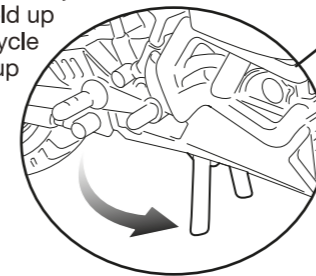

Size: 11.75" x 8.25"
Color: Black

MMX CYCLE

Attach parts as shown.

1. Insert missiles as shown.

2. Flick missiles one at a time for extra fire power.
Important: Do not fire at people, animals or at eyes or face.
Do not use projectile other than that provided with this toy.

The kickstand adjusts down to hold up the motorcycle or adjusts up for easy riding.

Ages 4 and up
Asst. #94050
Item #94057

For more detailed instruction information visit www.Playmatestoys.com
Figure sold separately.