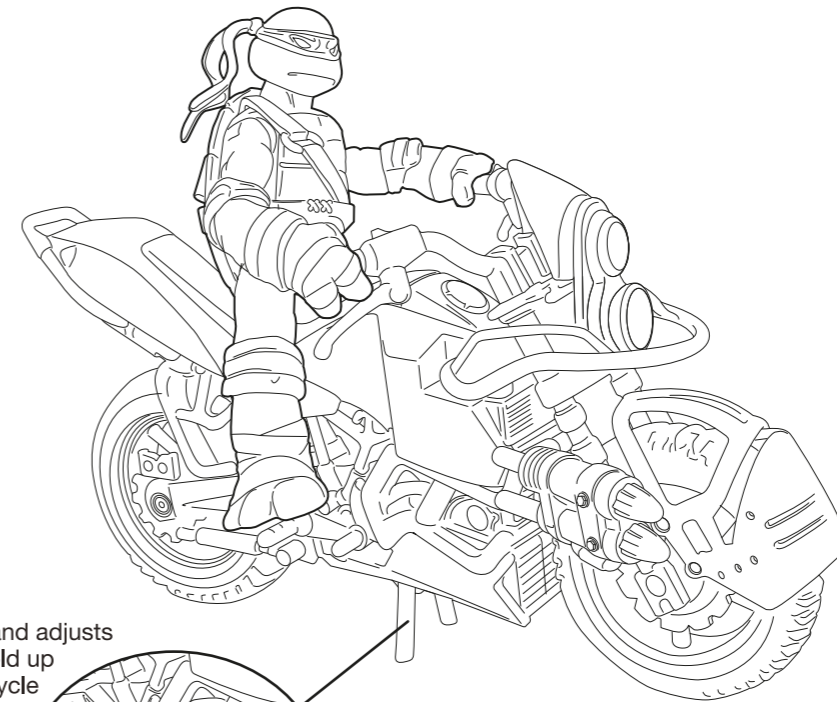

Size: 11.75" x 8.25"
Color: Black

MMX CYCLE

Attach parts as shown.

1. Insert missiles as shown.

2. Flick missiles one at a time for extra fire power.
Important: Do not fire at people, animals or at eyes or face.
Do not use projectile other than that provided with this toy.

The kickstand adjusts down to hold up the motorcycle or adjusts up for easy riding.

Ages 4 and up
Asst. #94050
Item #94057

For more detailed instruction information visit www.Playmatestoys.com
Figure sold separately.