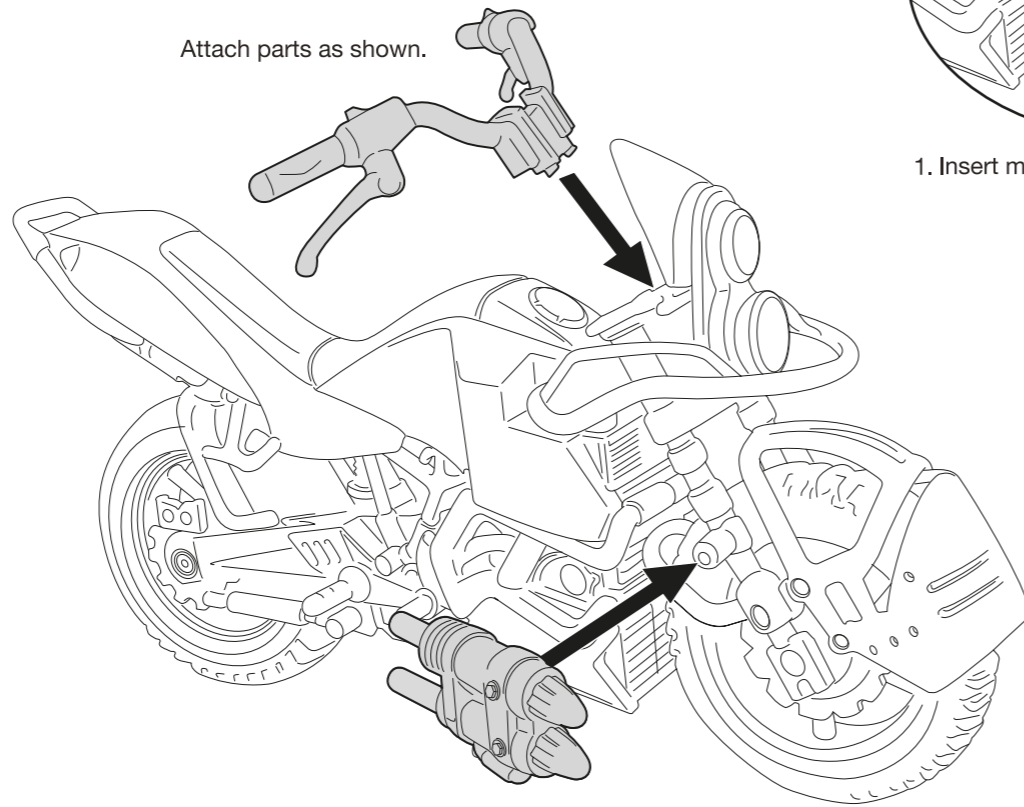

Size: 11.75" x 8.25"
Color: Black

MMX CYCLE

Attach parts as shown.

1. Insert missiles as shown.

2. Flick missiles one at a time for extra fire power.
Important: Do not fire at people, animals or at eyes or face.
Do not use projectile other than that provided with this toy.

The kickstand adjusts down to hold up the motorcycle or adjusts up for easy riding.

Ages 4 and up
Asst. #94050
Item #94057

For more detailed instruction information visit www.Playmatestoys.com
Figure sold separately.