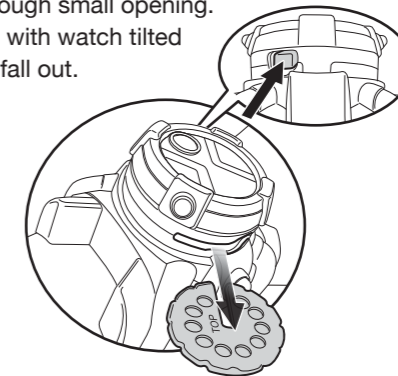

Turn Omnitrix on.

Fasten straps to the appropriate size to securely attach while preventing discomfort.

Ages 4 and up
Asst. #76950
Item #76952

BEN 10, CARTOON NETWORK, the logos, and all related characters and elements are trademarks of and ©2018 Cartoon Network. ©2018 Playmates. Playmates International Company Ltd. 23/F, The Toy House, 100 Canton Road, TST, Kowloon, Hong Kong. PRINTED IN CHINA.

- 2
- Insert disc into slot, with groove facing towards watch.
 - Make sure disc fully clicks into position.
 - Side marked "TOP" on the disc should face up.

- 3
- To project, press and hold button down.

- 4
- Turn dial to select different aliens.

- 5
- To remove disc, turn dial until inner button is seen through small opening.
 - Then push button with watch tilted forward. Disc will fall out.

Catch Ben 10 on
CARTOON NETWORK and unleash more
alien super powers at BEN10.COM