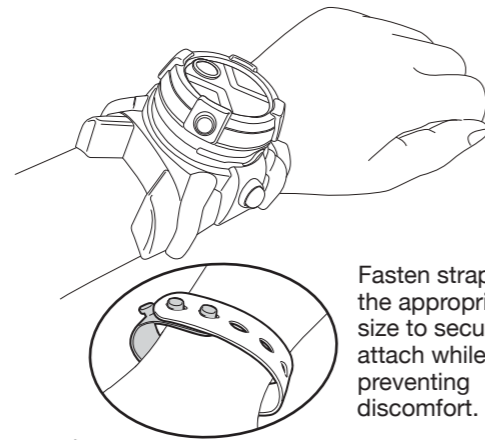

Fasten straps to the appropriate size to securely attach while preventing discomfort.

Ages 4 and up
Asst. #76950
Item #76952

BEN 10, CARTOON NETWORK, the logos, and all related characters and elements are trademarks of and ©2018 Cartoon Network. ©2018 Playmates. Playmates International Company Ltd. 23/F, The Toy House, 100 Canton Road, TST, Kowloon, Hong Kong. PRINTED IN CHINA.

1. 2
2. Insert disc into slot, with groove facing towards watch.
   - Make sure disc fully clicks into position.
   - Side marked "TOP" on the disc should face up.

1. 3
2. To project, press and hold button down.