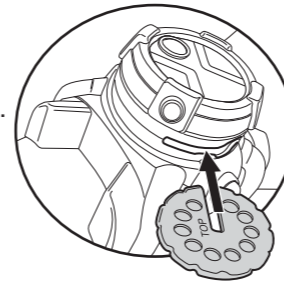

Turn Omnitrix on.

Fasten straps to the appropriate size to securely attach while preventing discomfort.

Ages 4 and up
Asst. #76950
Item #76952

BEN 10, CARTOON NETWORK, the logos, and all related characters and elements are trademarks of and ©2018 Cartoon Network. ©2018 Playmates. Playmates International Company Ltd. 23/F, The Toy House, 100 Canton Road, TST, Kowloon, Hong Kong. PRINTED IN CHINA.

- 2
- Insert disc into slot, with groove facing towards watch.
 - Make sure disc fully clicks into position.
 - Side marked "TOP" on the disc should face up.

- 3
- To project, press and hold button down.