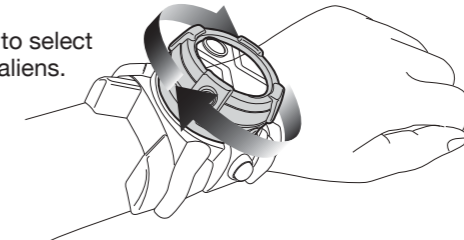

Turn Omnitrix on.

Fasten straps to the appropriate size to securely attach while preventing discomfort.

Ages 4 and up
Asst. #76950
Item #76952

BEN 10, CARTOON NETWORK, the logos, and all related characters and elements are trademarks of and ©2018 Cartoon Network. ©2018 Playmates. Playmates International Company Ltd. 23/F, The Toy House, 100 Canton Road, TST, Kowloon, Hong Kong. PRINTED IN CHINA.

- 2
- Insert disc into slot, with groove facing towards watch.
 - Make sure disc fully clicks into position.
 - Side marked "TOP" on the disc should face up.

- 3
- To project, press and hold button down.

- 4
- Turn dial to select different aliens.

- 5
- To remove disc, turn dial until inner button is seen through small opening.
 - Then push button with watch tilted forward. Disc will fall out.

Catch Ben 10 on
CARTOON NETWORK and unleash more
alien super powers at BEN10.COM