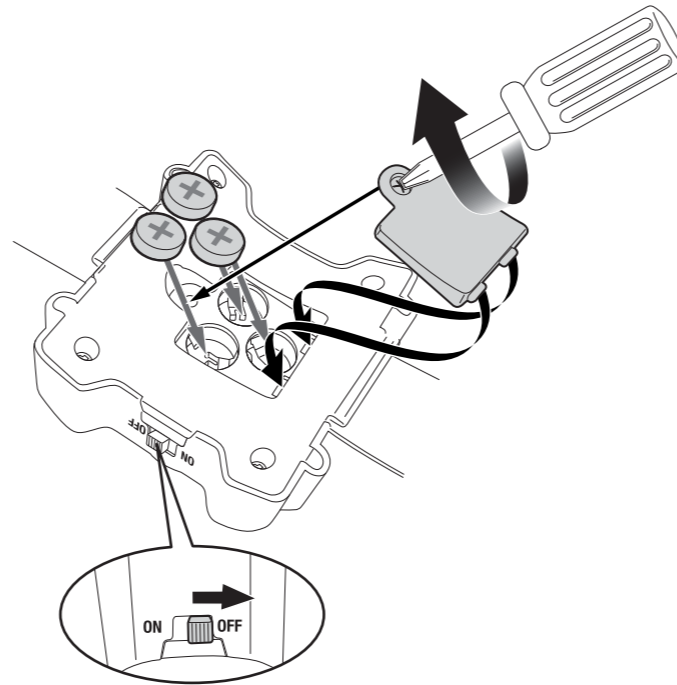

Size: 11.75" x 8.25"
Color: Black

BEN 10

ALIEN PROJECTION OMNITRIX

If Omnitrix is not working, try resetting.

To Reset: Slide the switch to "OFF", then slide the switch to the "ON" mode. If Omnitrix is still not working, try replacing the batteries.

To Change Batteries:

- Unscrew battery cap.
- Take out old batteries and replace with 3 new AG13/LR44 batteries.
- Replace battery cap.

Battery Instructions:

- Non-rechargeable batteries are not to be recharged.
- Different types of batteries or new and used batteries are not to be mixed.
- Only batteries of the same or equivalent type as recommended are to be used.
- Batteries are to be inserted with the correct polarity.
- Exhausted batteries are to be removed from the toy.
- The supply terminals are not to be short-circuited.
- Batteries are to be removed from the toys when not in use.
- Batteries should only be replaced by an adult.
- Do not dispose of batteries in fire.
- Do not use rechargeable batteries.

- 2
- Insert disc into slot, with groove facing towards watch.
 - Make sure disc fully clicks into position.
 - Side marked "TOP" on the disc should face up.

- 3
- To project, press and hold button down.

- 4
- Turn dial to select different aliens.

- 5
- To remove disc, turn dial until inner button is seen through small opening.
 - Then push button with watch tilted forward. Disc will fall out.

Catch Ben 10 on
CARTOON NETWORK and unleash more
alien super powers at BEN10.COM