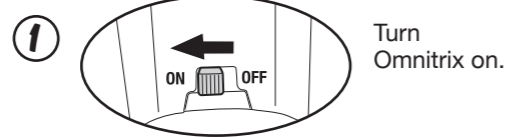

Turn Omnitrix on.