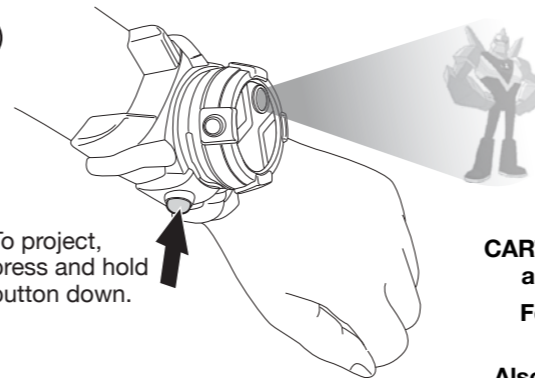

Turn Omnitrix on.

Fasten straps to the appropriate size to securely attach while preventing discomfort.

Ages 4 and up
Asst. #76950
Item #76952

BEN 10, CARTOON NETWORK, the logos, and all related characters and elements are trademarks of and ©2018 Cartoon Network. ©2018 Playmates. Playmates International Company Ltd. 23/F, The Toy House, 100 Canton Road, TST, Kowloon, Hong Kong. PRINTED IN CHINA.

- 2
- Insert disc into slot, with groove facing towards watch.
 - Make sure disc fully clicks into position.
 - Side marked "TOP" on the disc should face up.

- 3
- To project, press and hold button down.