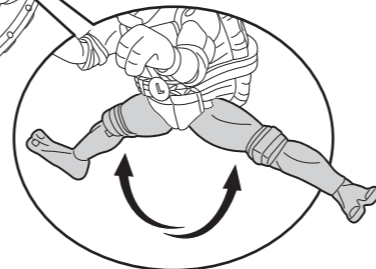

Size: 11.75" x 8.25"
Color: Black

NINJA KICK CYCLE WITH LEONARDO

Launching Throwing Stars

1. Insert disc into slot as shown.

2. Make sure Pizza Slice lever is upright as shown when figure is placed on cycle.

When sitting on cycle, legs should be spread apart and hang freely as shown.

2. Push pizza slice forward to launch disc.

Important:
Do not fire at people, animals or at eyes or face. Do not use any projectiles other than those provided with this toy.

Side to side kicking action!

To have Leo kick side to side:
• Grab pizza slice as shown with index finger and thumb.
• Turn the pizza slice side to side.
Leo will rise off the seat and kick side to side.