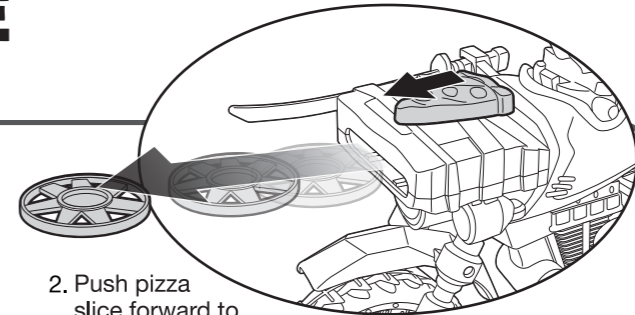

Size: 11.75" x 8.25"
Color: Black

NINJA KICK CYCLE WITH LEONARDO

Launching Throwing Stars

1. Insert disc into slot as shown.

2. Make sure Pizza Slice lever is upright as shown when figure is placed on cycle.

When sitting on cycle, legs should be spread apart and hang freely as shown.

2. Push pizza slice forward to launch disc.

Important:
Do not fire at people, animals or at eyes or face. Do not use any projectiles other than those provided with this toy.

Side to side kicking action!

To have Leo kick side to side:
• Grab pizza slice as shown with index finger and thumb.
• Turn the pizza slice side to side.
Leo will rise off the seat and kick side to side.