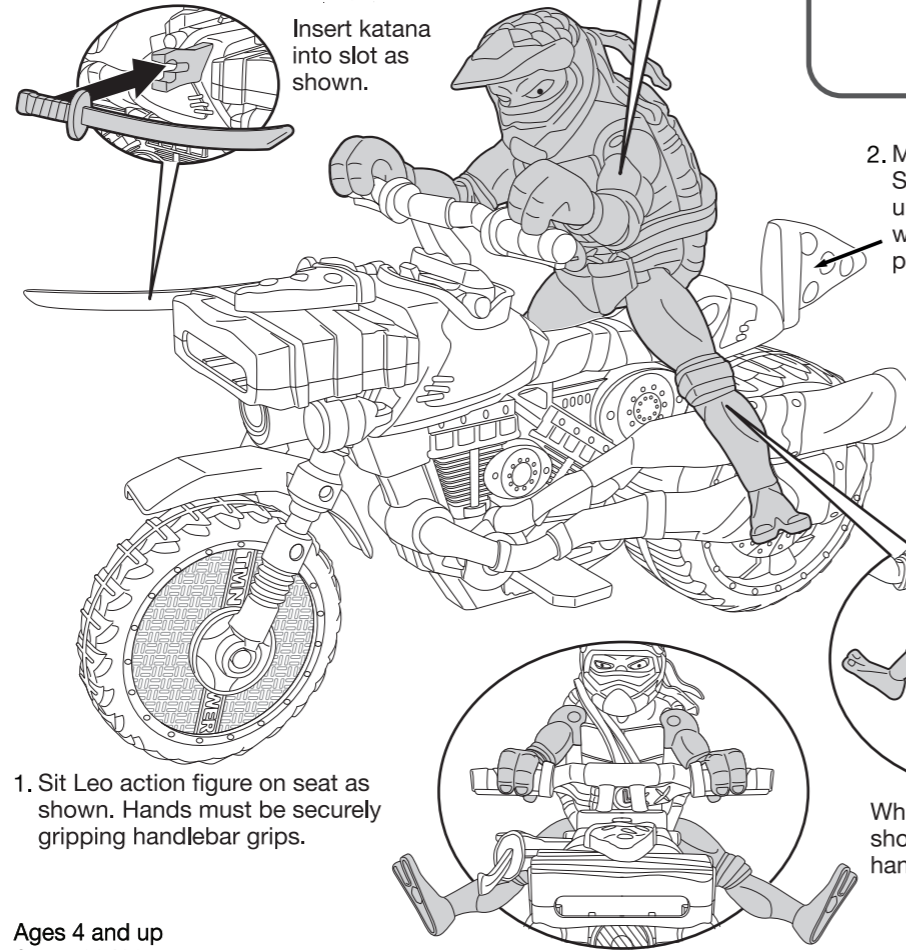

Size: 11.75" x 8.25"
Color: Black

NINJA KICK CYCLE WITH LEONARDO

Launching Throwing Stars

1. Insert disc into slot as shown.

2. Make sure Pizza Slice lever is upright as shown when figure is placed on cycle.

When sitting on cycle, legs should be spread apart and hang freely as shown.

2. Push pizza slice forward to launch disc.

Important:
Do not fire at people, animals or at eyes or face. Do not use any projectiles other than those provided with this toy.

Side to side kicking action!

To have Leo kick side to side:
• Grab pizza slice as shown with index finger and thumb.
• Turn the pizza slice side to side.
Leo will rise off the seat and kick side to side.