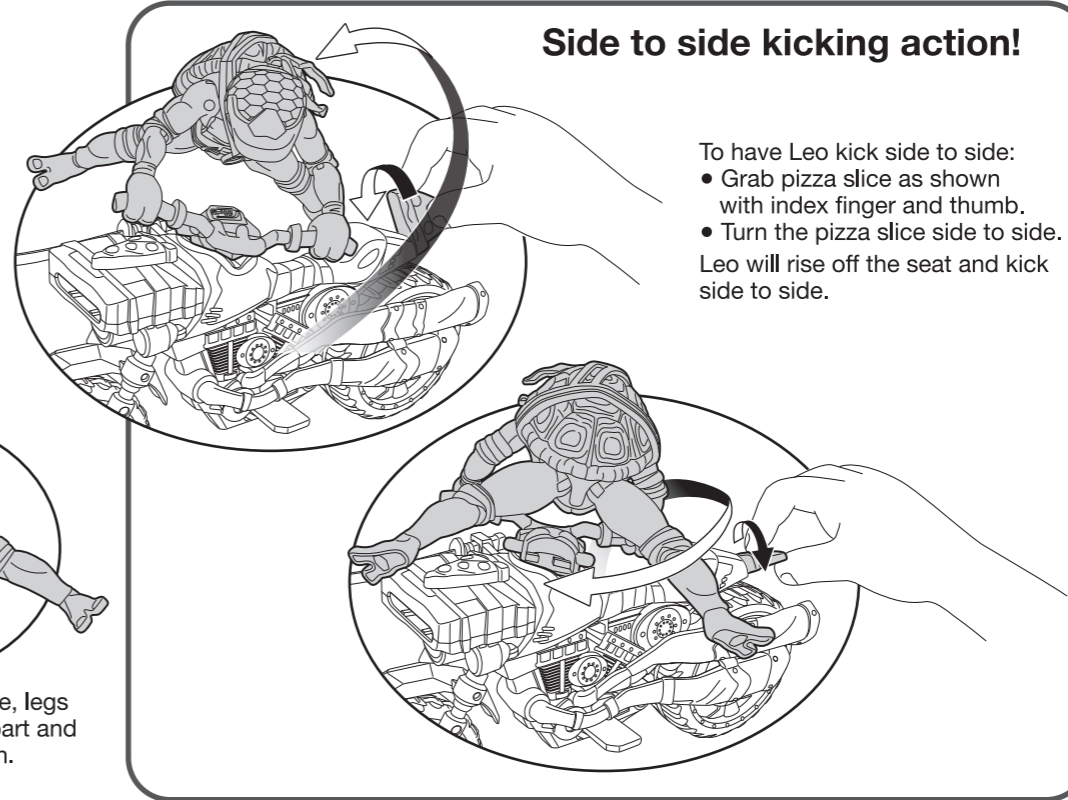

Size: 11.75" x 8.25"
Color: Black

NINJA KICK CYCLE WITH LEONARDO

Launching Throwing Stars

1. Insert disc into slot as shown.

2. Make sure Pizza Slice lever is upright as shown when figure is placed on cycle.

When sitting on cycle, legs should be spread apart and hang freely as shown.

2. Push pizza slice forward to launch disc.

Important:
Do not fire at people, animals or at eyes or face. Do not use any projectiles other than those provided with this toy.

Side to side kicking action!

To have Leo kick side to side:
• Grab pizza slice as shown with index finger and thumb.
• Turn the pizza slice side to side.
Leo will rise off the seat and kick side to side.