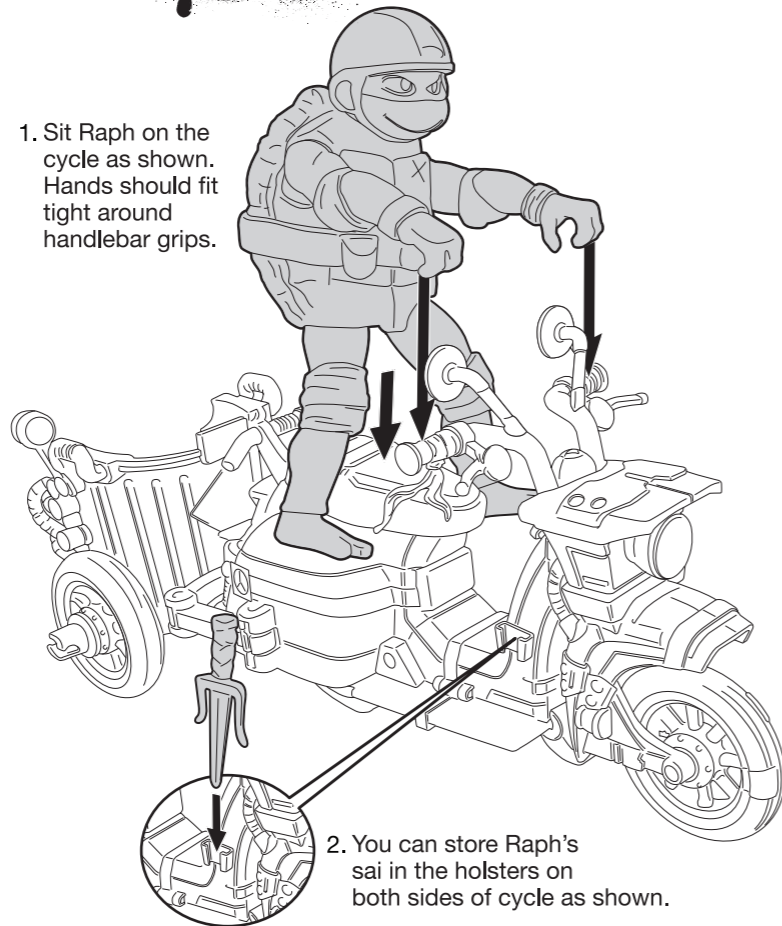

Size: 11.75" x 8.25"
Color: Black

1. Sit Raph on the cycle as shown. Hands should fit tight around handlebar grips.

2. You can store Raph's sai in the holsters on both sides of cycle as shown.

BATTLE CYCLE WITH RAPHAEL

1. To ride from the rear:
Swing side car from the side to the back and snap into cycle as shown.

2. To ride from the side:
Swing side car from the back to the side and snap into cycle as shown.

For added battle power, place the nunchaku in the slot of the side car wheel as shown.