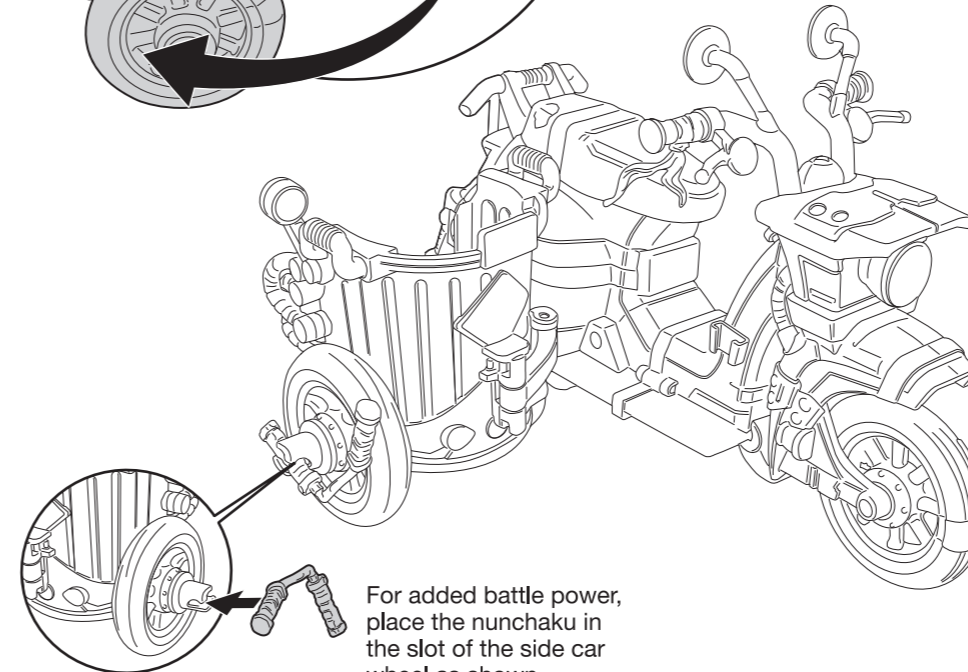

Size: 11.75" x 8.25"
Color: Black

1. Sit Raph on the cycle as shown. Hands should fit tight around handlebar grips.

2. You can store Raph's sai in the holsters on both sides of cycle as shown.

BATTLE CYCLE WITH RAPHAEL

1. To ride from the rear:
Swing side car from the side to the back and snap into cycle as shown.

2. To ride from the side:
Swing side car from the back to the side and snap into cycle as shown.

For added battle power, place the nunchaku in the slot of the side car wheel as shown.