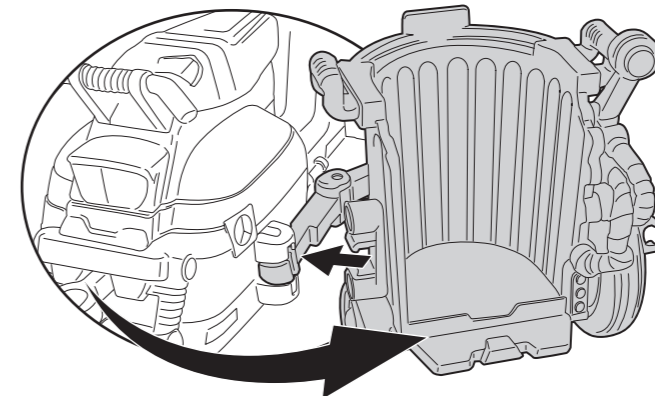

Size: 11.75" x 8.25"
Color: Black

1. Sit Raph on the cycle as shown. Hands should fit tight around handlebar grips.

2. You can store Raph's sai in the holsters on both sides of cycle as shown.

BATTLE CYCLE WITH RAPHAEL

1. To ride from the rear:
Swing side car from the side to the back and snap into cycle as shown.

2. To ride from the side:
Swing side car from the back to the side and snap into cycle as shown.

For added battle power, place the nunchaku in the slot of the side car wheel as shown.