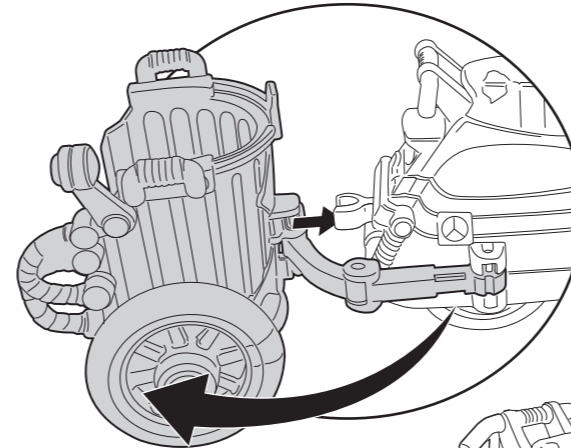

Size: 11.75" x 8.25"
Color: Black

1. Sit Raph on the cycle as shown. Hands should fit tight around handlebar grips.

2. You can store Raph's sai in the holsters on both sides of cycle as shown.

BATTLE CYCLE WITH RAPHAEL

1. To ride from the rear:
Swing side car from the side to the back and snap into cycle as shown.

2. To ride from the side:
Swing side car from the back to the side and snap into cycle as shown.

For added battle power, place the nunchaku in the slot of the side car wheel as shown.