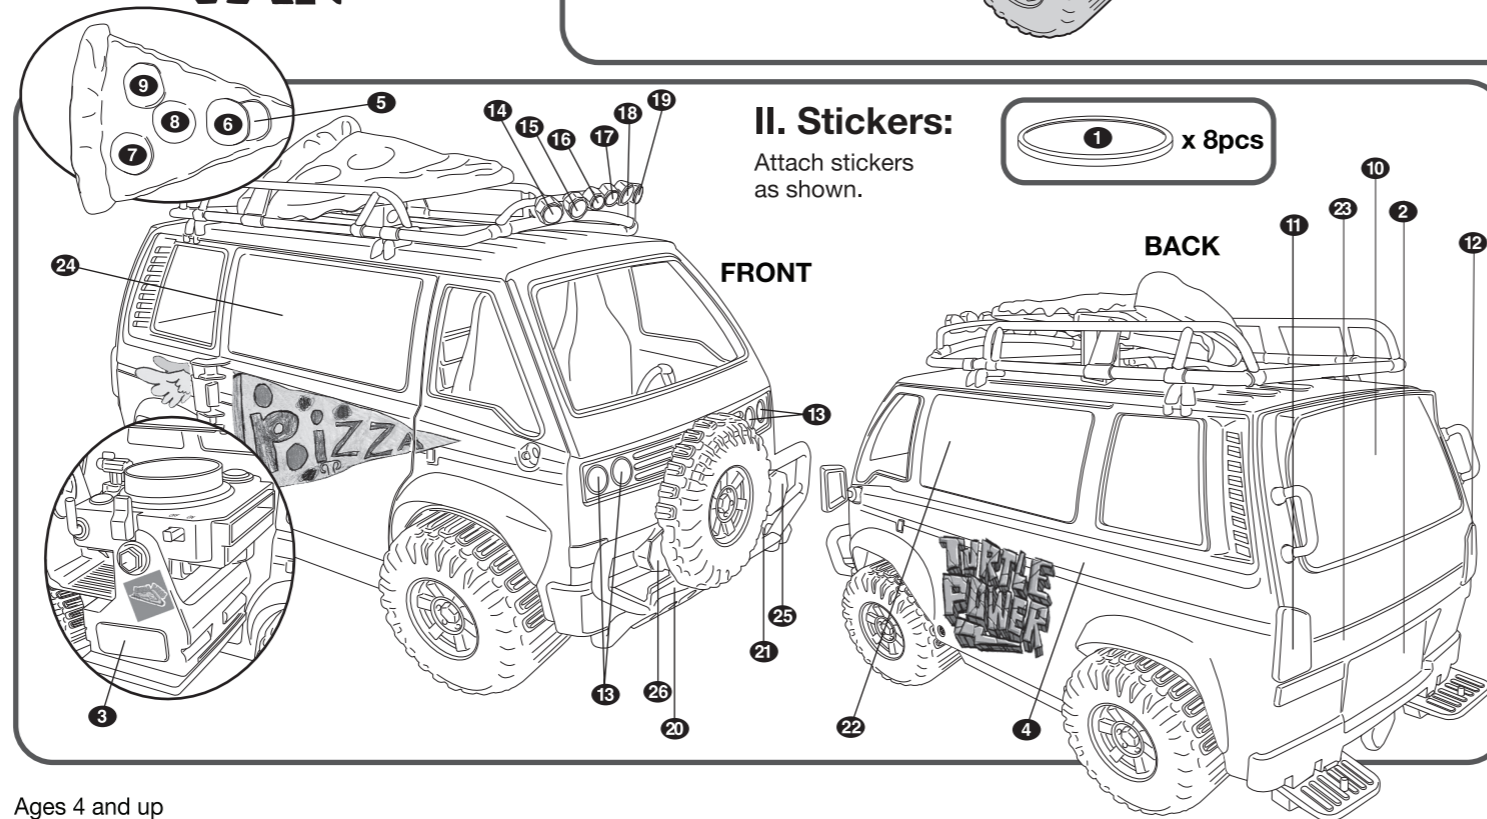

Size: 11.75" x 8.25"
 Color: Black

ASSEMBLY:

I. Parts:

Snap the parts into place as noted in the illustrations.

II. Stickers:

Attach stickers as shown.

FEATURES:

Figures sold separately.
 Not all figures will fit inside van.

To Fire Pizza Discs:

1. Press down pizza slice on top of the van to open the side door and slide out the pizza launcher. This may need 2 presses to complete.
2. Load up to 8 pizza discs into the launch oven chamber.