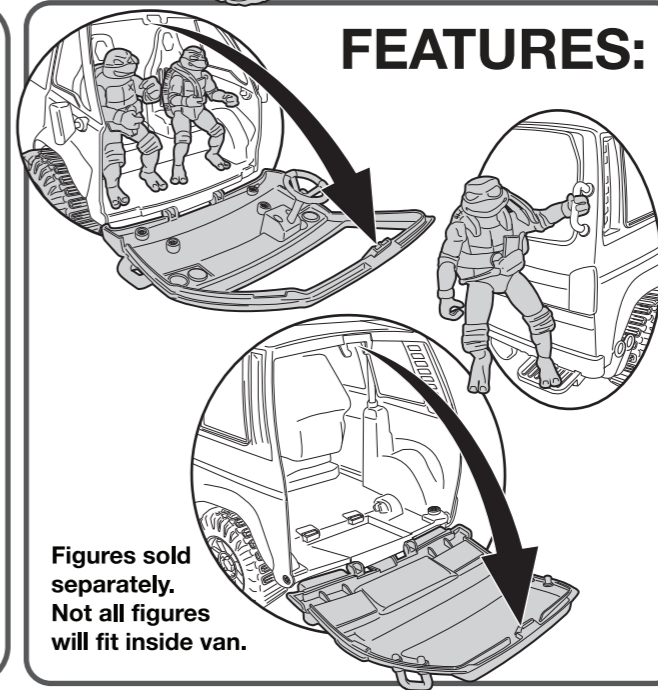

Size: 11.75" x 8.25"
 Color: Black

ASSEMBLY:

I. Parts:

Snap the parts into place as noted in the illustrations.

II. Stickers:

Attach stickers as shown.

FEATURES:

Figures sold separately.
 Not all figures will fit inside van.