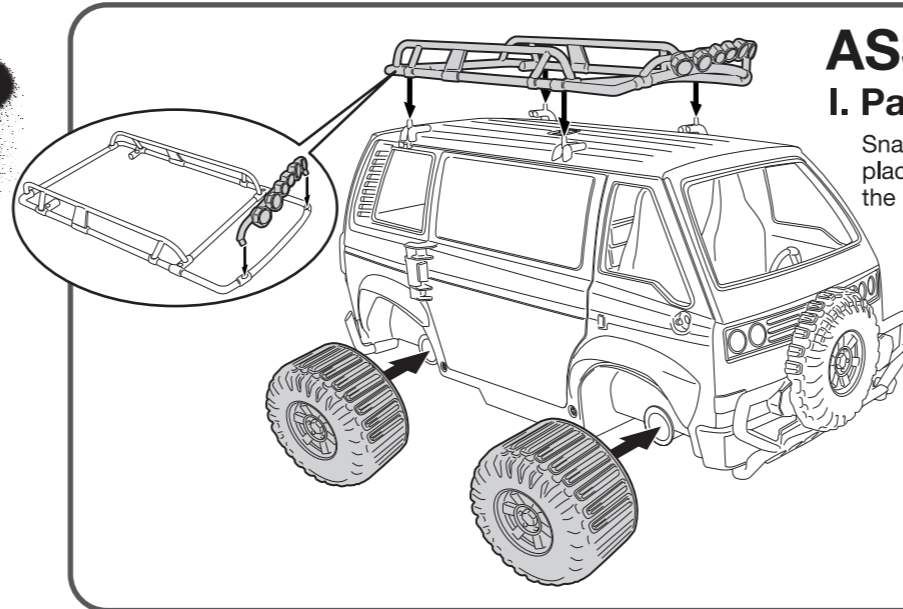

Size: 11.75" x 8.25"
 Color: Black

ASSEMBLY:

I. Parts:

Snap the parts into place as noted in the illustrations.

II. Stickers:

Attach stickers as shown.

FEATURES:

Figures sold separately.
 Not all figures will fit inside van.