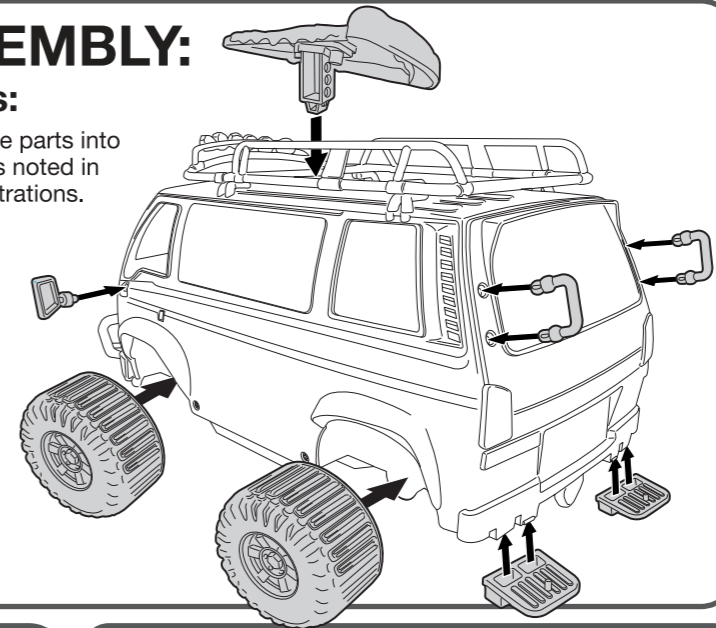

Size: 11.75" x 8.25"
 Color: Black

ASSEMBLY:

I. Parts:

Snap the parts into place as noted in the illustrations.

II. Stickers:

Attach stickers as shown.

FEATURES:

Figures sold separately.
 Not all figures will fit inside van.