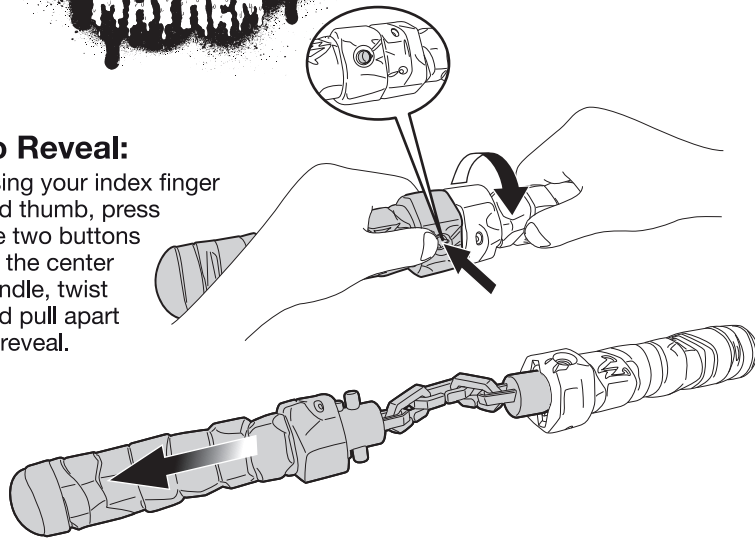

Size: 8.25" x 5.875"

Color: Black

nickelodeon

### To Reveal:

Using your index finger and thumb, press the two buttons on the center handle, twist and pull apart to reveal.

### To Conceal:

Push the chain into the handle, align the protruding pegs with the slots and push together and twist to lock.

For more detailed instruction information  
visit [www.Playmatestoys.com](http://www.Playmatestoys.com)