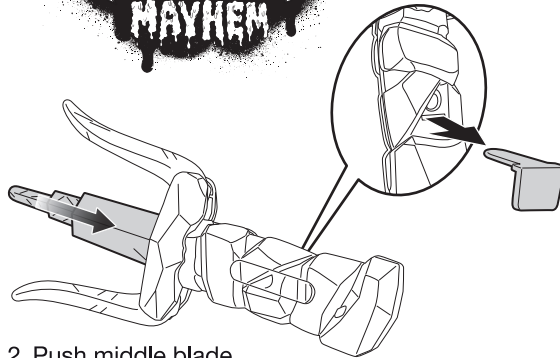

Size: 8.25" x 5.875"

Color: Black

nickelodeon

1. Remove tab and throw away.

2. Push middle blade all the way down into the handles for "Conceal" mode.

3. Push both side blades on each Sai backwards and hold them in place.

4. Connect both Sais to each other and twist to conceal and securely lock into place.

NINJA REVEAL RAPHAEL'S SAIS

Reveal Sai Mode

Ages 4 and up
Asst. #83520
Item #83524

©2023 Paramount Pictures. All Rights Reserved. Teenage Mutant Ninja Turtles and all related titles, logos and characters are trademarks of Viacom International Inc.
©2023 Playmates. Playmates International Company Ltd.
23/F, The Toy House, 100 Canton Road, TST, Kowloon, Hong Kong. PRINTED IN CHINA.
Please keep all relative information for further reference.