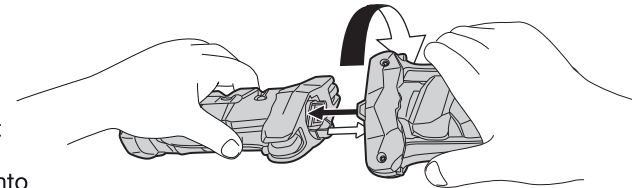

Size: 8.25" x 5.875"

Color: Black

nickelodeon

1. Remove tab and throw away.

2. Push middle blade all the way down into the handles for "Conceal" mode.

3. Push both side blades on each Sai backwards and hold them in place.

4. Connect both Sais to each other and twist to conceal and securely lock into place.

NINJA REVEAL RAPHAEL'S SAIS

Reveal Sai Mode

Ages 4 and up
Asst. #83520
Item #83524

©2023 Paramount Pictures. All Rights Reserved. Teenage Mutant Ninja Turtles and all related titles, logos and characters are trademarks of Viacom International Inc.
©2023 Playmates. Playmates International Company Ltd.
23/F, The Toy House, 100 Canton Road, TST, Kowloon, Hong Kong. PRINTED IN CHINA.
Please keep all relative information for further reference.