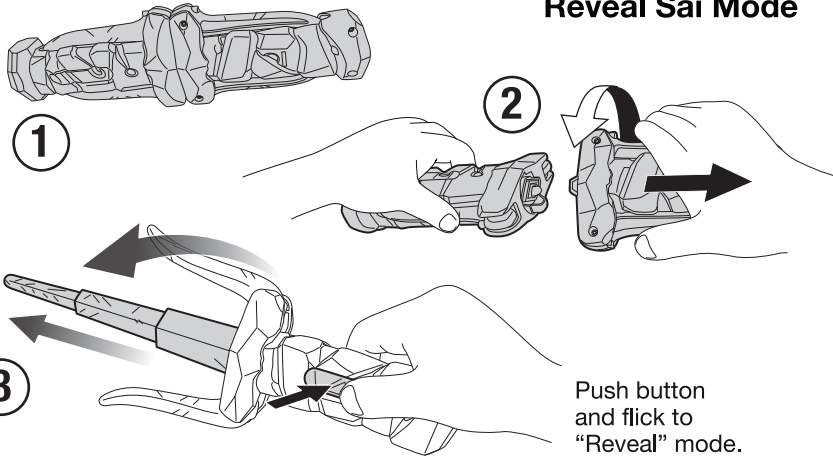

Size: 8.25" x 5.875"

Color: Black

nickelodeon

1. Remove tab and throw away.

2. Push middle blade all the way down into the handles for "Conceal" mode.

3. Push both side blades on each Sai backwards and hold them in place.

4. Connect both Sais to each other and twist to conceal and securely lock into place.

NINJA REVEAL RAPHAEL'S SAIS

Reveal Sai Mode

Ages 4 and up
Asst. #83520
Item #83524

©2023 Paramount Pictures. All Rights Reserved. Teenage Mutant Ninja Turtles and all related titles, logos and characters are trademarks of Viacom International Inc.
©2023 Playmates. Playmates International Company Ltd.
23/F, The Toy House, 100 Canton Road, TST, Kowloon, Hong Kong. PRINTED IN CHINA.
Please keep all relative information for further reference.