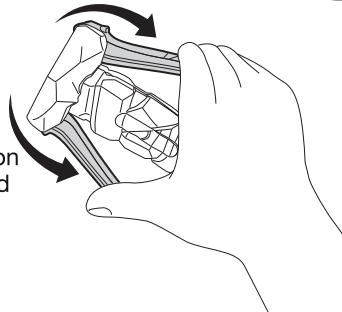

Size: 8.25" x 5.875"

Color: Black

nickelodeon

1. Remove tab and throw away.

2. Push middle blade all the way down into the handles for "Conceal" mode.

3. Push both side blades on each Sai backwards and hold them in place.

4. Connect both Sais to each other and twist to conceal and securely lock into place.

NINJA REVEAL RAPHAEL'S SAIS

Reveal Sai Mode

Ages 4 and up
Asst. #83520
Item #83524

©2023 Paramount Pictures. All Rights Reserved. Teenage Mutant Ninja Turtles and all related titles, logos and characters are trademarks of Viacom International Inc.
©2023 Playmates. Playmates International Company Ltd.
23/F, The Toy House, 100 Canton Road, TST, Kowloon, Hong Kong. PRINTED IN CHINA.
Please keep all relative information for further reference.